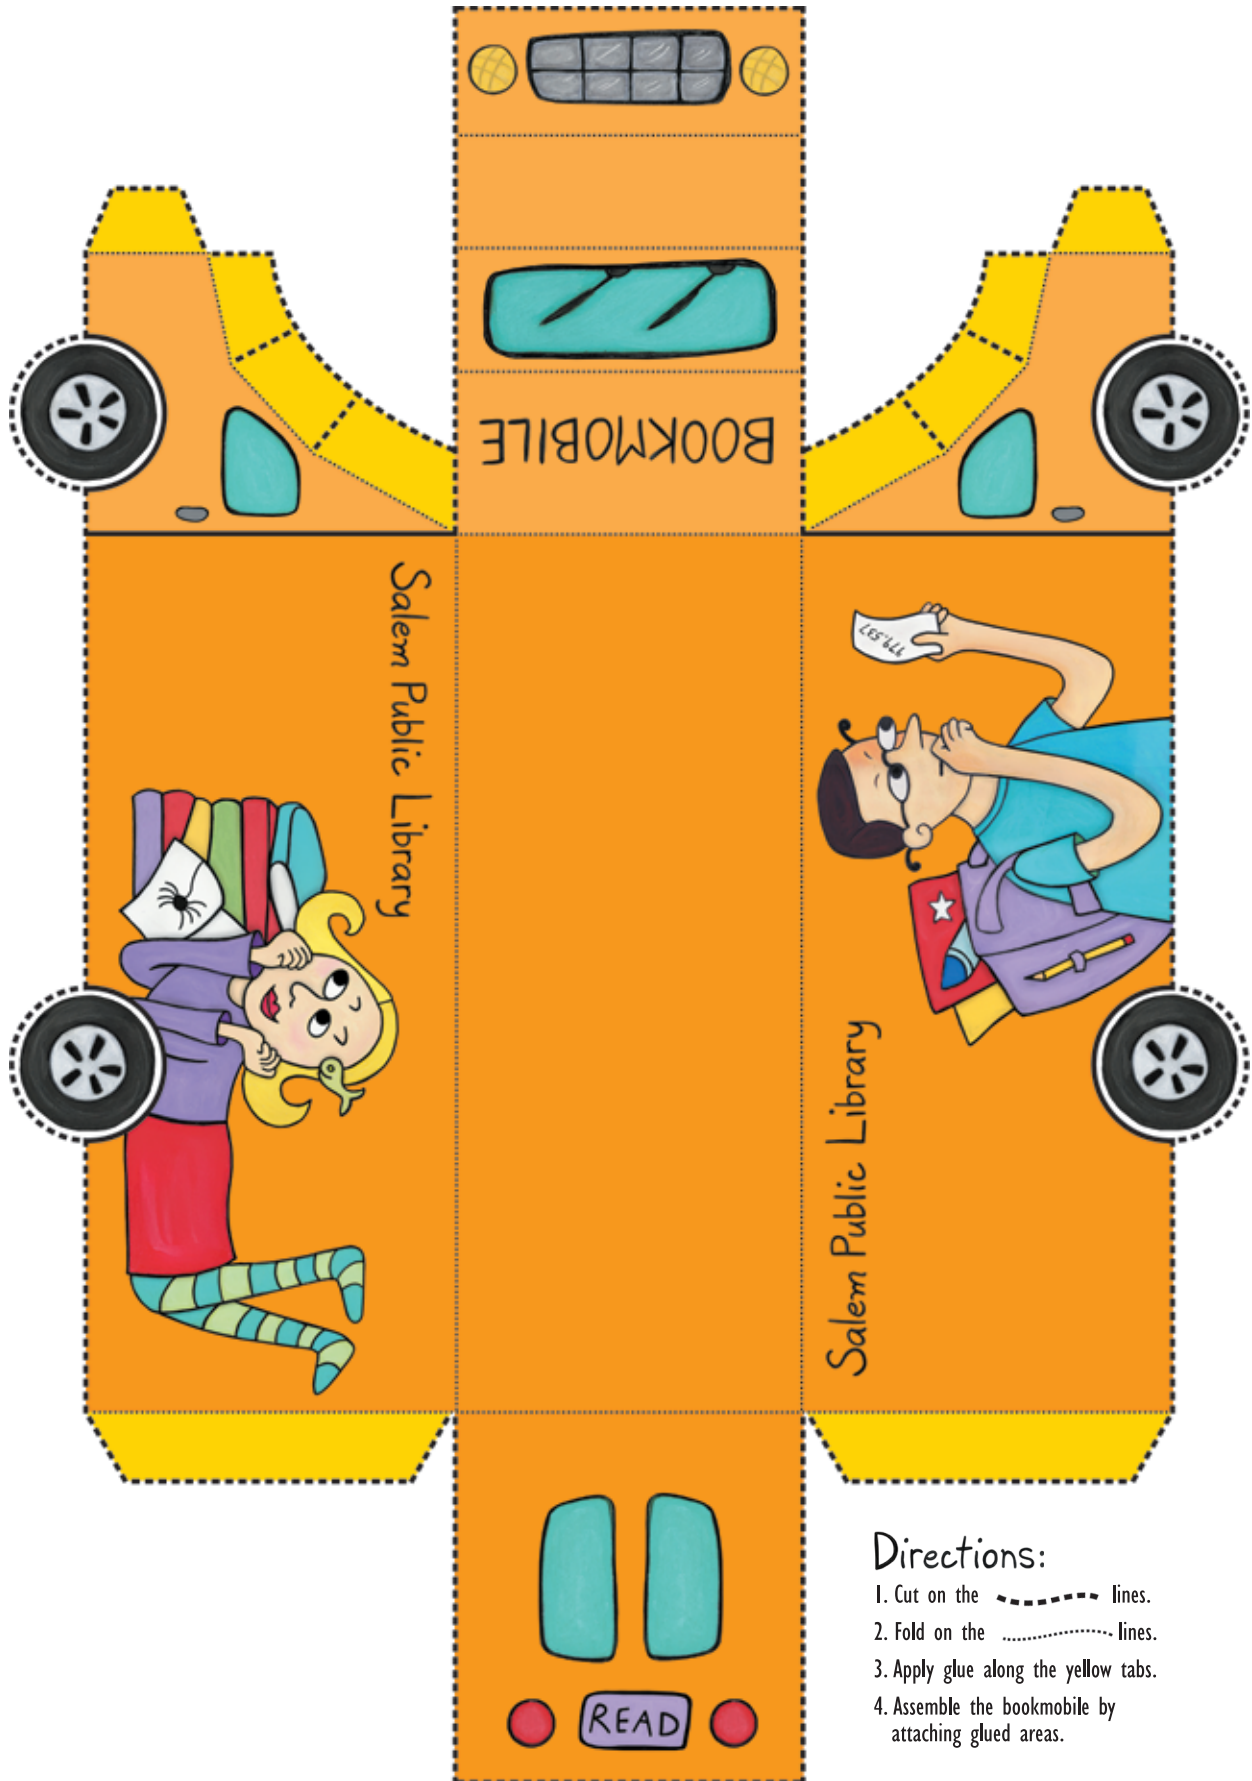

Salem Public Library Bookmobile

Directions:

1. Cut on the  lines.
2. Fold on the  lines.
3. Apply glue along the yellow tabs.
4. Assemble the bookmobile by attaching glued areas.